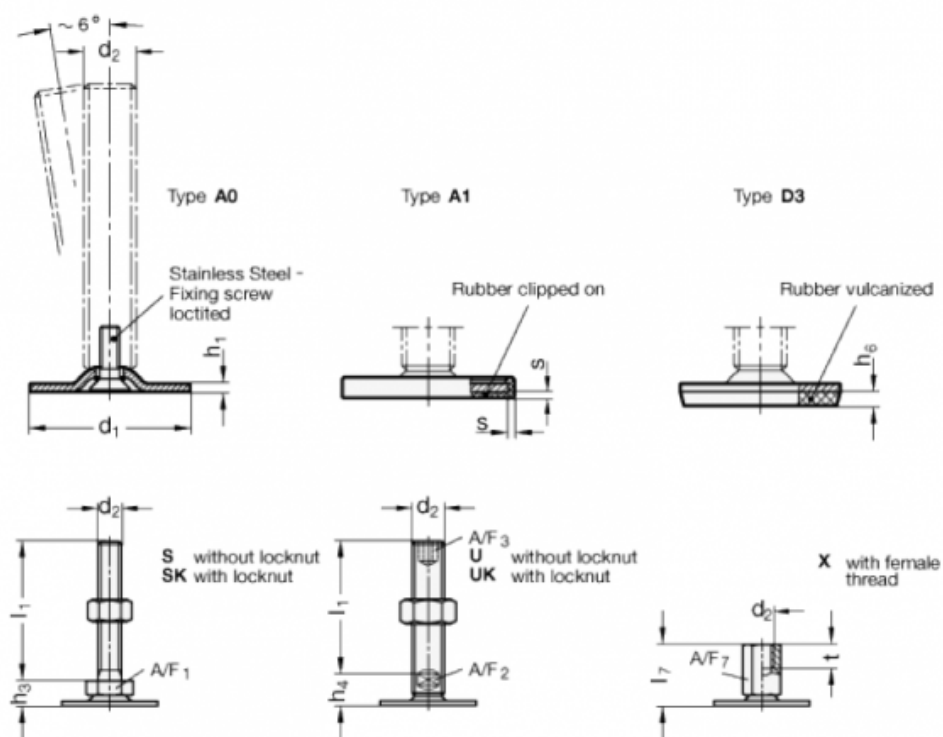

# Data Sheet

Article number: 204080M20150A3UK

Description: E+G levelling foot  
GN 40-80-M20-150-A3-UK

Note: UK With nut, Hexagon socket at the top, Wrench flat at the bottom

## Measures

A/F2 = 15  
A/F3 = 10  
d1 = 80  
d2 = M20  
h1 = 3  
h4 = 18  
h6 = 5  
l1 = 150

s =